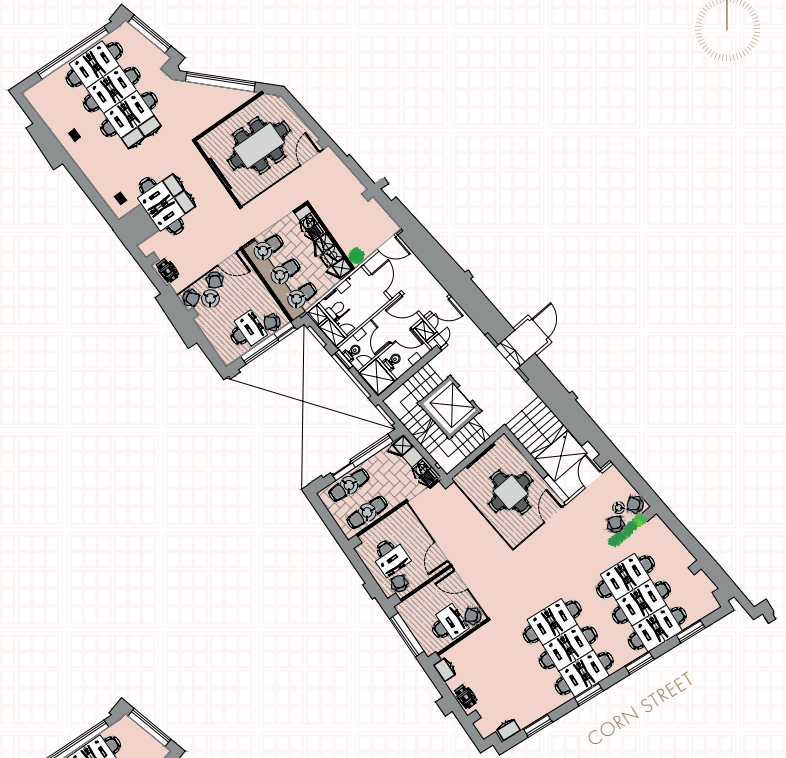

GILBERT HOUSE

Creative spaceplan

Unit A

- 08 Desks
- 01 Meeting rooms
- 01 Teapoint
- 01 Breakout area
- 01 Office

Unit B

- 12 Desks
- 01 Meeting rooms
- 01 Teapoint
- 01 Breakout area
- 01 Office

Corporate spaceplan

Unit A

- 10 Desks
- 01 Meeting rooms
- 01 Teapoint
- 01 Breakout area
- 011 Soft seating

Unit B

- 10 Desks
- 02 Meeting rooms
- 01 Teapoint
- 01 Breakout area
- 02 Offices
- 01 Soft seating